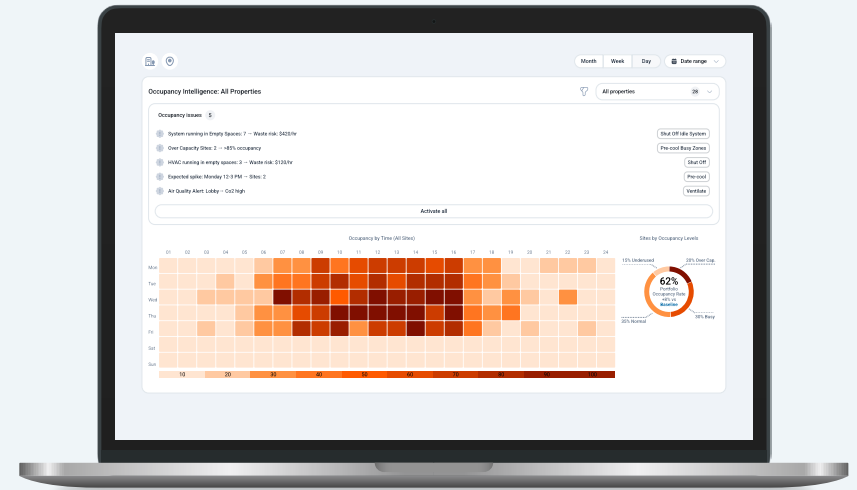

Map Your Portfolio's Hidden Savings

Identify tariff risks, off-hours waste, and ROI pilots—with safety and efficiency guardrails.

IM★REPUBLIC

Cut Costs. Improve Efficiency. Scale Safely.

20+ years integrating BAS, EMS, and utility data—delivering ROI while keeping operations online.

NV5 Vegetation Management (GIS/Field Ops)

Web console + iPad field app with bi-directional sync and admin workflows for work assignment/status tracking. Streamlined field operations, improved compliance, reduced outage risk.