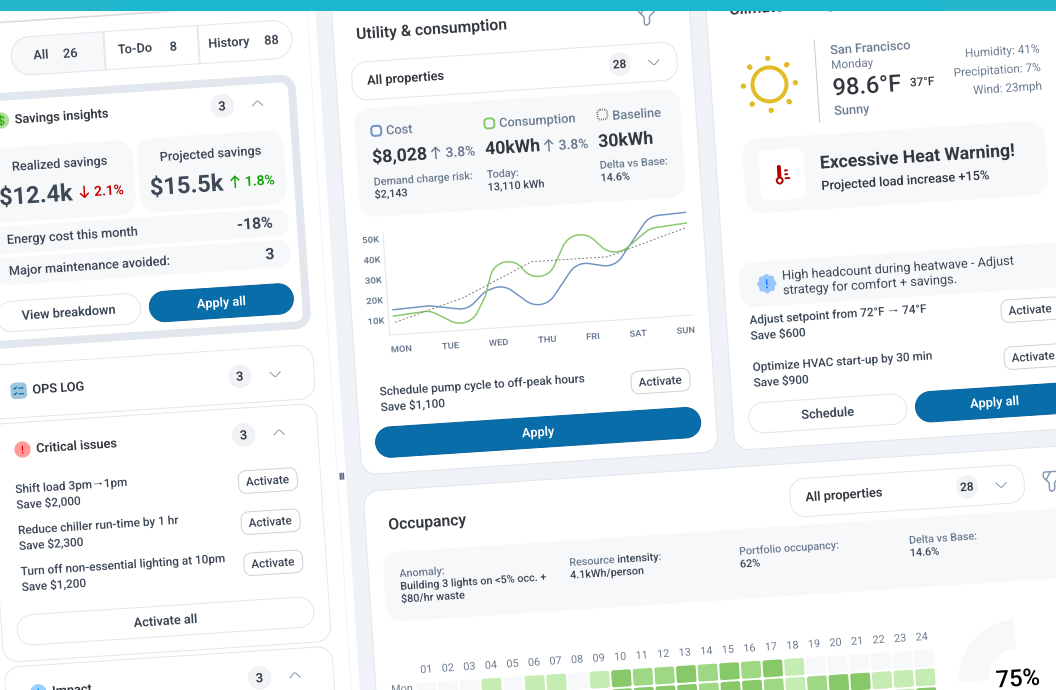

Map Your Portfolio's Hidden Savings

Identify tariff risks, off-hours waste, and ROI pilots—with safety and efficiency guardrails.

IM★REPUBLIC

Cut Costs. Improve Efficiency. Scale Safely.

20+ years integrating BAS, EMS, and utility data—delivering ROI while keeping operations online.

Results: projected \$153K-\$197K annual savings, ROI 70-97%, break-even in 12-15 months.

NV5 Facility Management (GIS/Asset Ops)

Web + mobile platform with two-way sync delivered instant updates to field techs and live oversight to managers. Admins assigned work via web console; field iPad app synced completions. Result: reduced truck rolls, eliminated manual reporting, and 10,000+ tracked assets—integrated with existing operations systems.

NV5 Vegetation Management (GIS/Field Ops)

Web console + iPad field app with bi-directional sync and admin workflows for work assignment/status tracking. Streamlined field operations, improved compliance, reduced outage risk.