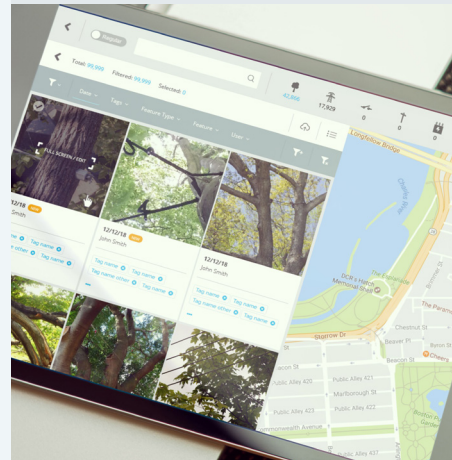

Results: projected \$153K-\$197K annual savings, ROI 70-97%, break-even in 12-15 months.

NV5 Facility Management (GIS/Asset Ops)

Web + mobile platform with two-way sync delivered instant updates to field techs and live oversight to managers. Admins assigned work via web console; field iPad app synced completions. Result: reduced truck rolls, eliminated manual reporting, and 10,000+ tracked assets—integrated with existing operations systems.

NV5 Vegetation Management (GIS/Field Ops)

Web console + iPad field app with bi-directional sync and admin workflows for work assignment/status tracking. Streamlined field operations, improved compliance, reduced outage risk.